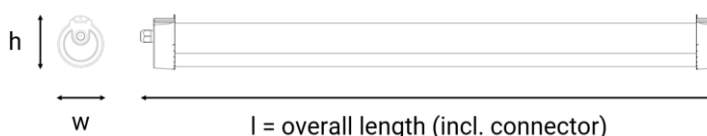

Electrical connection (class I)

All connecting cables (3m, NYY 1,5 mm²) are single sided, firmly potted on the luminaire and thus protected against the ingress of water. Optionally, lights can be factory fitted with quick connectors (TWW) and through-wiring (LV).

Dimming

If twilight gradients are to be simulated, a specific illuminance is to be set or an orientation light is desired at night, dimmable luminaires are used.

ET

Non-dimmable

ETD

0-10/1-10 V dimmable

ETDD

DALI dimmable (DT6)

Ceiling heights

For low ceiling heights, a short length variant with reduced power is available. Light distribution curves are available through our website (www.Pacelum.com).

Standard

l = 1.340 mm

h = 123 mm

w = 117 mm

weight = max. 4,4 kg

Short

l = 780 mm

h = 123 mm

w = 117 mm

weight = max. 3,4 kg

Protection class

STRONGERTUBE luminaires are IP69K protected and thus resistant against water ingress, ammonia vapours and various cleaning agents. Mechanical impact resistance is rated IK10.

Life time

L80-rating (at 25° C) is rated 100.000 h. Ambient temperatures shall meet -30 to + 35° C.

TK	Housing type	Power [W]	Driver	Flux [lm]	Color Code
10182933	Short	26	ET	3.500	840
10183289	Short	26	ET	3.000	840+UV
10183275	Standard	46	ET	6.000	840
10185998	Standard	46	ETDD	6.000	840
10183287	Standard	46	ET	6.000	850