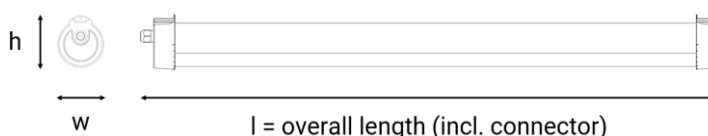

Electrical connection (class I)

All connecting cables (standard = 3m, NYY 1,5 mm²) are single sided, firmly potted on the luminaire and thus protected against the ingress of water. Optionally, lights can be factory fitted with quick connectors (TWW) and through-wiring (LV).

Dimming

If twilight gradients are to be simulated, a specific illuminance is to be set or an orientation light is desired at night, dimmable luminaires are used.

ET

Non-dimmable

ETD

0-10/1-10 V dimmable

ETDD

DALI dimmable (DT6)

Ceiling heights

For low ceiling heights, a short length variant with reduced power is available. Light distribution curves are available through our website (www.Pacelum.com).

Standard

l = 1.340 mm

h = 123 mm

w = 117 mm

weight = max. 4,4 kg

Short

l = 780 mm

h = 123 mm

w = 117 mm

weight = max. 3,4 kg

Protection class

STRONGERTUBE luminaires are IP69K protected and thus resistant against water ingress, ammonia vapours and various cleaning agents. Mechanical impact resistance is rated IK10.

Life time

L80-rating (at 25° C) is rated 100.000 h. Ambient temperatures shall meet -30 to + 35° C.

TK	Housing type	Power [W]	Driver	Flux [lm]	Color Code
10183286	Short	26	ET	3.700	840
10183274	Standard	46	ET	6.500	840
10183288	Standard	46	ET, 10 m cable	6.500	840
10194323	Standard	46	ETDD	6.500	950