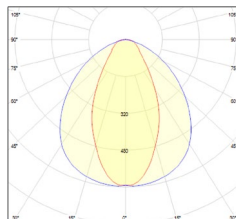

Light distribution