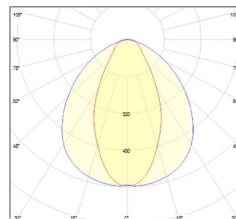

Light distribution