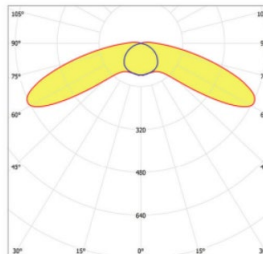

10228123 ALTUMA MXB 30-ACL ETDD 2x2CH TWW

GalliSpec LED luminaire for animal farming

made by...

Dimension / Weight	1.340 x 112 x 122 mm / 4.2 kg
Luminous Flux / Light color / CRI	3.000 lm / ACL / 80
Maximum electrical load / typical	45 / < 45
Rated voltage / frequency	220-240 V / 0..50-60 Hz
Protection class	Class 1
Protection rating / impact resistance	IP69K / IK10
Chemical resistance	See appendix
Life span / max ambient temperatures	L80 (25°C) 100.000 h / -35..+35° C
Fire protection	GRP and PMMA: Flammability (UL94): HB, Glow wire test (EN 60695-2-11): 650°C
Control gear	Electronic transformer - 4 channel, digitally dimmable (DALI DT6)
Connection method	3m cable (NYY 1.5 mm ²) with Wieland connector (TWW)
Color of housing / endcaps	Light grey / red (other colors available upon request)
Accessories	Stainless steel fixing brackets included; pipe clamps optional

Light distribution

Maximum wide beam optic style. Uniform light up to 14 m wide at 3 m installation height.

Approvals