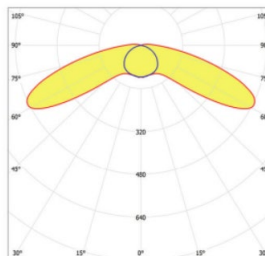

10228103 ALTUMA MXB 75-840 ETDD

LED luminaire for animal farming

made by...

| | |
|--|--|
| Dimension / Weight | 1.300 x 112 x 122 mm / 4.2 kg |
| Luminous Flux / Light color / CRI | 7.500 lm / 4.000 K / 80 |
| Maximum electrical load / typical | 46 / < 46 |
| Rated voltage / frequency | 220-240 V / 0..50-60 Hz |
| Protection class | Class 1 |
| Protection rating / impact resistance | IP69K / IK10 |
| Chemical resistance | See appendix |
| Life span / max ambient temperatures | L80 (25°C) 100.000 h / -35..+35° C |
| Fire protection | GRP and PMMA: Flammability (UL94): HB, Glow wire test (EN 60695-2-11): 650°C |
| Control gear | Electronic transformer - 1 channel, digitally dimmable (DALI DT6) |
| Connection method | Open cable, 3 m NYY 1.5 mm ² |
| Color of housing / endcaps | Light grey / red (other colors available upon request) |
| Accessories | Stainless steel fixing brackets included; pipe clamps optional |

Light distribution

Maximum wide beam optic style. Uniform light up to 14 m wide at 3 m installation height.

Approvals