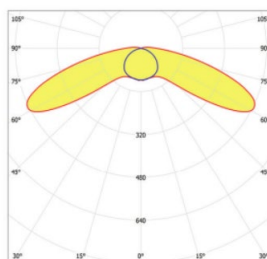

10228120 ALTUMA MXB 50-CCL ETDD 1CH TWW

GalliSpec LED luminaire for animal farming

made by...

Dimension / Weight	1.340 x 112 x 122 mm / 4.2 kg
Luminous Flux / Light color / CRI	5.000 lm / GalliSpec / 80
Maximum electrical load / typical	45 / < 45
Rated voltage / frequency	220-240 V / 0..50-60 Hz
Protection class	Class 1
Protection rating / impact resistance	IP69K / IK10
Chemical resistance	See appendix
Life span / max ambient temperatures	L80 (25°C) 100.000 h / -35..+35° C
Fire protection	GRP and PMMA: Flammability (UL94): HB, Glow wire test (EN 60695-2-11): 650°C
Control gear	Electronic transformer - 1 channel, digitally dimmable (DALI DT6)
Connection method	3 m NYY 1.5 mm ² cable with Wieland connector (TWW)
Color of housing / endcaps	Light grey / red (other colors available upon request)
Accessories	Stainless steel fixing brackets included; pipe clamps optional

Light distribution

Maximum wide beam optic style. Uniform light up to 14 m wide at 3 m installation height.

Approvals