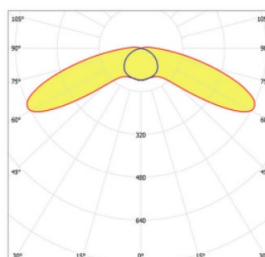

10228119 ALTUMA MXB 50-CCL ETDD 1CH LV TWW

GalliSpec LED luminaire for animal farming

made by...

Dimension / Weight	1.340 x 112 x 122 mm / 4.2 kg
Luminous Flux / Light color / CRI	5.000 lm / GalliSpec / 80
Maximum electrical load / typical	45 / < 45
Rated voltage / frequency	220-240 V / 0..50-60 Hz
Protection class	Class 1
Protection rating / impact resistance	IP69K / IK10
Chemical resistance	See appendix
Life span / max ambient temperatures	L80 (25°C) 100.000 h / -35..+35° C
Fire protection	GRP and PMMA: Flammability (UL94): HB, Glow wire test (EN 60695-2-11): 650°C
Control gear	Electronic transformer - 1 channel, digitally dimmable (DALI DT6)
Connection method	Open cable, 3 m NYY 1.5 mm ² , through-wire connection
Color of housing / endcaps	Light grey / red (other colors available upon request)
Accessories	Stainless steel fixing brackets included; pipe clamps optional

Light distribution

Maximum wide beam optic style. Uniform light up to 14 m wide at 3 m installation height.

Approvals