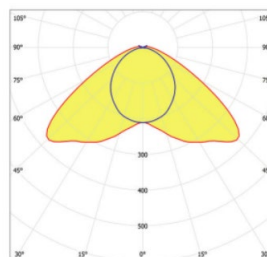

10228118 ALTUMA B 75-850 ET 5m

LED luminaire for animal farming

made by...

Dimension / Weight	1.300 x 112 x 122 mm / 4.2 kg
Luminous Flux / CCT / CRI	7.500 lm / 5.000 K / 80
Maximum electrical load / typical	47 / 47
Rated voltage / frequency	220-240 V / 0..50-60 Hz
Protection class	Class 1
Protection rating / impact resistance	IP69K / IK10
Chemical resistance	See appendix
Life span / max ambient temperatures	L80 (25°C) 100.000 h / -25..+35° C
Fire protection	GRP and PMMA: Flammability (UL94): HB, Glow wire test (EN 60695-2-11): 650°C
Control gear	Electronic transformer - 1 channel, switchable
Connection method	Open cable, 5 m NYY 1.5 mm ²
Color of housing / endcaps	Light grey / red (other colors available upon request)
Accessories	Stainless steel fixing brackets included; pipe clamps optional

Light distribution

Wide beam optic style. Uniform light up to 7 m wide at 3 m installation height.

Approvals