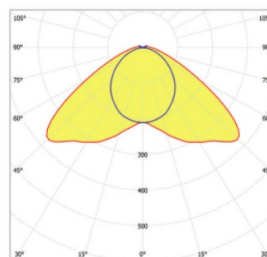

10228117 ALTUMA B 65-840 ETDD 10m

LED luminaire for animal farming

made by...

Dimension / Weight	1.300 x 112 x 122 mm / 4.2 kg
Luminous Flux / Light color / CRI	6.500 lm / 4.000 K / 80
Maximum electrical load / typical	45 / < 45
Rated voltage / frequency	220-240 V / 0..50-60 Hz
Protection class	Class 1
Protection rating / impact resistance	IP69K / IK10
Chemical resistance	See appendix
Life span / max ambient temperatures	L80 (25°C) 100.000 h / -35..+35° C
Fire protection	GRP and PMMA: Flammability (UL94): HB, Glow wire test (EN 60695-2-11): 650°C
Control gear	Electronic transformer - 1 channel, digitally dimmable (DALI DT6)
Connection method	Open cable, 10 m NYY 1.5 mm ²
Color of housing / endcaps	Light grey / red (other colors available upon request)
Accessories	Stainless steel fixing brackets included; pipe clamps optional

Light distribution

Wide beam optic style. Uniform light up to 7 m wide at 3 m installation height.

Approvals