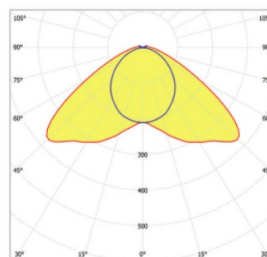

10228116 ALTUMA B 65-950 ET

LED luminaire for animal farming

made by...

Dimension / Weight	1.300 x 112 x 122 mm / 4.2 kg
Luminous Flux / CCT / CRI	6.500 lm / 5.000 K / 90
Maximum electrical load / typical	44 / 44
Rated voltage / frequency	220-240 V / 0..50-60 Hz
Protection class	Class 1
Protection rating / impact resistance	IP69K / IK10
Chemical resistance	See appendix
Life span / max ambient temperatures	L80 (25°C) 100.000 h / -25..+35° C
Fire protection	GRP and PMMA: Flammability (UL94): HB, Glow wire test (EN 60695-2-11): 650°C
Control gear	Electronic transformer - 1 channel, switchable
Connection method	Open cable, 3 m NYY 1.5 mm ²
Color of housing / endcaps	Light grey / red (other colors available upon request)
Accessories	Stainless steel fixing brackets included; pipe clamps optional

Light distribution

Wide beam optic style. Uniform light up to 7 m wide at 3 m installation height.

Approvals