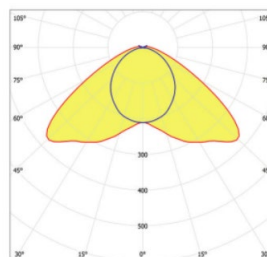

10228110 ALTUMA B 65-840 ET 10m

LED luminaire for animal farming

made by...

Dimension / Weight	1.300 x 112 x 122 mm / 4.2 kg
Luminous Flux / CCT / CRI	6.500 lm / 4.000 K / 80
Maximum electrical load / typical	44 / 44
Rated voltage / frequency	220-240 V / 0..50-60 Hz
Protection class	Class 1
Protection rating / impact resistance	IP69K / IK10
Chemical resistance	See appendix
Life span / max ambient temperatures	L80 (25°C) 100.000 h / -25..+35° C
Fire protection	GRP and PMMA: Flammability (UL94): HB, Glow wire test (EN 60695-2-11): 650°C
Control gear	Electronic transformer - 1 channel, switchable
Connection method	Open cable, 10 m NYY 1.5 mm ²
Color of housing / endcaps	Light grey / red (other colors available upon request)
Accessories	Stainless steel fixing brackets included; pipe clamps optional

Light distribution

Wide beam optic style. Uniform light up to 7 m wide at 3 m installation height.

Approvals