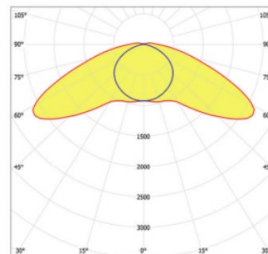

10228109 ALTUMA XB 60-850 ET

LED luminaire for animal farming

made by...

Dimension / Weight	1.300 x 112 x 122 mm / 4.2 kg
Luminous Flux / CCT / CRI	6.000 lm / 5.000 K / 80
Maximum electrical load / typical	44 / 44
Rated voltage / frequency	220-240 V / 0..50-60 Hz
Protection class	Class 1
Protection rating / impact resistance	IP69K / IK10
Chemical resistance	See appendix
Life span / max ambient temperatures	L80 (25°C) 100.000 h / -25..+35° C
Fire protection	GRP and PMMA: Flammability (UL94): HB, Glow wire test (EN 60695-2-11): 650°C
Control gear	Electronic transformer - 1 channel, switchable
Connection method	Open cable, 3 m NYY 1.5 mm ²
Color of housing / endcaps	Light grey / red (other colors available upon request)
Accessories	Stainless steel fixing brackets included; pipe clamps optional

Light distribution

Extra wide beam optic style. Uniform light up to 10 m wide at 3 m installation height.

Approvals