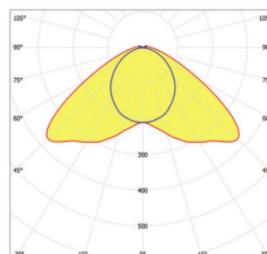

10228108 ALTUMA 0.7 B 37-840 ET

LED luminaire for animal farming

made by...

Dimension / Weight	787 x 112 x 122 mm / 4.2 kg
Luminous Flux / CCT / CRI	3.700 lm / 4.000 K / 80
Maximum electrical load / typical	26 / 26
Rated voltage / frequency	220-240 V / 0..50-60 Hz
Protection class	Class 1
Protection rating / impact resistance	IP69K / IK10
Chemical resistance	See appendix
Life span / max ambient temperatures	L80 (25°C) 100.000 h / -25..+35° C
Fire protection	GRP and PMMA: Flammability (UL94): HB, Glow wire test (EN 60695-2-11): 650°C
Control gear	Electronic transformer - 1 channel, switchable
Connection method	Open cable, 3 m NYY 1.5 mm ²
Color of housing / endcaps	Light grey / red (other colors available upon request)
Accessories	Stainless steel fixing brackets included; pipe clamps optional

Light distribution

Wide beam optic style. Uniform light up to 7 m wide at 3 m installation height.

Approvals