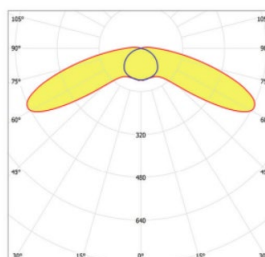

10228106 ALTUMA MXB 40-940 ETDD SoLux

LED luminaire for animal farming

made by...

Dimension / Weight	1.300 x 112 x 122 mm / 4.2 kg
Luminous Flux / Light color / CRI	4.000 lm / 4.000 K / 95
Maximum electrical load / typical	45 / < 45
Rated voltage / frequency	220-240 V / 0..50-60 Hz
Protection class	Class 1
Protection rating / impact resistance	IP69K / IK10
Chemical resistance	See appendix
Life span / max ambient temperatures	L80 (25°C) 100.000 h / -35..+35° C
Fire protection	GRP and PMMA: Flammability (UL94): HB, Glow wire test (EN 60695-2-11): 650°C
Control gear	Electronic transformer - 1 channel, digitally dimmable (DALI DT6)
Connection method	Open cable, 3 m NYY 1.5 mm ²
Color of housing / endcaps	Light grey / red (other colors available upon request)
Accessories	Stainless steel fixing brackets included; pipe clamps optional

Light distribution

Maximum wide beam optic style. Uniform light up to 14 m wide at 3 m installation height.

Approvals