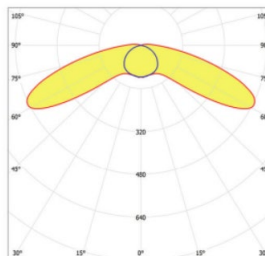

10228104 ALTUMA MXB 65-830 ETDD

LED luminaire for animal farming

made by...

Dimension / Weight	1.300 x 112 x 122 mm / 4.2 kg
Luminous Flux / Light color / CRI	6.500 lm / 3.000 K / 80
Maximum electrical load / typical	45 / < 45
Rated voltage / frequency	220-240 V / 0..50-60 Hz
Protection class	Class 1
Protection rating / impact resistance	IP69K / IK10
Chemical resistance	See appendix
Life span / max ambient temperatures	L80 (25°C) 100.000 h / -35..+35° C
Fire protection	GRP and PMMA: Flammability (UL94): HB, Glow wire test (EN 60695-2-11): 650°C
Control gear	Electronic transformer - 1 channel, digitally dimmable (DALI DT6)
Connection method	Open cable, 3 m NYY 1.5 mm ²
Color of housing / endcaps	Light grey / red (other colors available upon request)
Accessories	Stainless steel fixing brackets included; pipe clamps optional

Light distribution

Maximum wide beam optic style. Uniform light up to 14 m wide at 3 m installation height.

Approvals