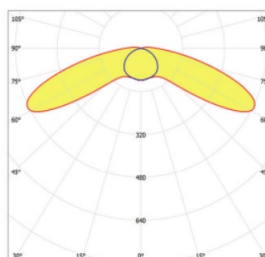

10228103 ALTUMA MXB 65-840 ETDD

LED luminaire for animal farming

made by...

Dimension / Weight	1.300 x 112 x 122 mm / 4.2 kg
Luminous Flux / Light color / CRI	6.500 lm / 4.000 K / 80
Maximum electrical load / typical	45 / < 45
Rated voltage / frequency	220-240 V / 0..50-60 Hz
Protection class	Class 1
Protection rating / impact resistance	IP69K / IK10
Chemical resistance	See appendix
Life span / max ambient temperatures	L80 (25°C) 100.000 h / -35..+35° C
Fire protection	GRP and PMMA: Flammability (UL94): HB, Glow wire test (EN 60695-2-11): 650°C
Control gear	Electronic transformer - 1 channel, digitally dimmable (DALI DT6)
Connection method	Open cable, 3 m NYY 1.5 mm ²
Color of housing / endcaps	Light grey / red (other colors available upon request)
Accessories	Stainless steel fixing brackets included; pipe clamps optional

Light distribution

Maximum wide beam optic style. Uniform light up to 14 m wide at 3 m installation height.

Approvals