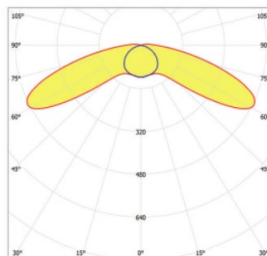

# 10228102 ALTUMA MXB 65-840 ET

LED luminaire for animal farming

made by...

<b>Dimension / Weight</b>	1.300 x 112 x 122 mm / 4.2 kg
<b>Luminous Flux / CCT / CRI</b>	6.500 lm / 4.000 K / 80
<b>Maximum electrical load / typical</b>	44 / 44
<b>Rated voltage / frequency</b>	220-240 V / 0..50-60 Hz
<b>Protection class</b>	Class 1
<b>Protection rating / impact resistance</b>	IP69K / IK10
<b>Chemical resistance</b>	See appendix
<b>Life span / max ambient temperatures</b>	L80 (25°C) 100.000 h / -25..+35° C
<b>Fire protection</b>	GRP and PMMA: Flammability (UL94): HB, Glow wire test (EN 60695-2-11): 650°C
<b>Control gear</b>	Electronic transformer - 1 channel, switchable
<b>Connection method</b>	Open cable, 3 m NYY 1.5 mm <sup>2</sup>
<b>Color of housing / endcaps</b>	Light grey / red (other colors available upon request)
<b>Accessories</b>	Stainless steel fixing brackets included; pipe clamps optional

### Light distribution

Maximum wide beam optic style. Uniform light up to 14 m wide at 3 m installation height.