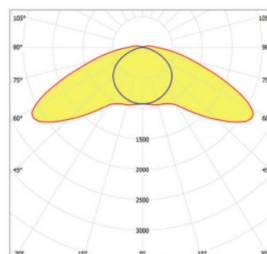

# 10228101 ALTUMA XB 60-840 ET

LED luminaire for animal farming

made by...

<b>Dimension / Weight</b>	1.300 x 112 x 122 mm / 4.2 kg
<b>Luminous Flux / CCT / CRI</b>	6.000 lm / 4.000 K / 80
<b>Maximum electrical load / typical</b>	44 / 44
<b>Rated voltage / frequency</b>	220-240 V / 0..50-60 Hz
<b>Protection class</b>	Class 1
<b>Protection rating / impact resistance</b>	IP69K / IK10
<b>Chemical resistance</b>	See appendix
<b>Life span / max ambient temperatures</b>	L80 (25°C) 100.000 h / -25..+35° C
<b>Fire protection</b>	GRP and PMMA: Flammability (UL94): HB, Glow wire test (EN 60695-2-11): 650°C
<b>Control gear</b>	Electronic transformer - 1 channel, switchable
<b>Connection method</b>	Open cable, 3 m NYY 1.5 mm <sup>2</sup>
<b>Color of housing / endcaps</b>	Light grey / red (other colors available upon request)
<b>Accessories</b>	Stainless steel fixing brackets included; pipe clamps optional

### Light distribution

Extra wide beam optic style. Uniform light up to 10 m wide at 3 m installation height.