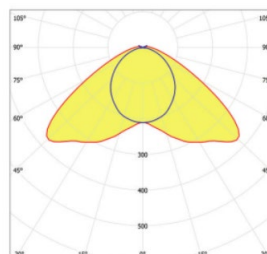

# 10228100 ALTUMA B 65-840 ET

LED luminaire for animal farming

made by...

<b>Dimension / Weight</b>	1.300 x 112 x 122 mm / 4.2 kg
<b>Luminous Flux / CCT / CRI</b>	6.500 lm / 4.000 K / 80
<b>Maximum electrical load / typical</b>	44 / 44
<b>Rated voltage / frequency</b>	220-240 V / 0..50-60 Hz
<b>Protection class</b>	Class 1
<b>Protection rating / impact resistance</b>	IP69K / IK10
<b>Chemical resistance</b>	See appendix
<b>Life span / max ambient temperatures</b>	L80 (25°C) 100.000 h / -25..+35° C
<b>Fire protection</b>	GRP and PMMA: Flammability (UL94): HB, Glow wire test (EN 60695-2-11): 650°C
<b>Control gear</b>	Electronic transformer - 1 channel, switchable
<b>Connection method</b>	Open cable, 3 m NYY 1.5 mm <sup>2</sup>
<b>Color of housing / endcaps</b>	Light grey / red (other colors available upon request)
<b>Accessories</b>	Stainless steel fixing brackets included; pipe clamps optional

### Light distribution

Wide beam optic style. Uniform light up to 7 m wide at 3 m installation height.