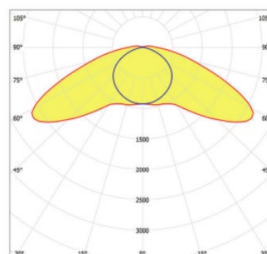

10228099 ALTUMA 0.7 XB 35-840 ET

LED luminaire for animal farming

made by...

Dimension / Weight	787 x 112 x 122 mm / 4.2 kg
Luminous Flux / CCT / CRI	3.500 lm / 4.000 K / 80
Maximum electrical load / typical	26 / 26
Rated voltage / frequency	220-240 V / 0..50-60 Hz
Protection class	Class 1
Protection rating / impact resistance	IP69K / IK10
Chemical resistance	See appendix
Life span / max ambient temperatures	L80 (25°C) 100.000 h / -25..+35° C
Fire protection	GRP and PMMA: Flammability (UL94): HB, Glow wire test (EN 60695-2-11): 650°C
Control gear	Electronic transformer - 1 channel, switchable
Connection method	Open cable, 3 m NYY 1.5 mm ²
Color of housing / endcaps	Light grey / red (other colors available upon request)
Accessories	Stainless steel fixing brackets included; pipe clamps optional

Light distribution

Extra wide beam optic style. Uniform light up to 10 m wide at 3 m installation height.

Approvals