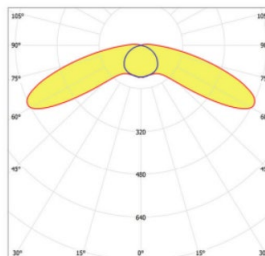

10228096 ALTUMA MXB 60-750 ETDD G2B GrowLux

LED luminaire for animal farming

made by...

| | |
|--|--|
| Dimension / Weight | 1.340 x 112 x 122 mm / 4.2 kg |
| Luminous Flux / Light color / CRI | 6.000 lm / GrowLux / 70 |
| Maximum electrical load / typical | 44 / < 44 |
| Rated voltage / frequency | 220-240 V / 0..50-60 Hz |
| Protection class | Class 1 |
| Protection rating / impact resistance | IP69K / IK10 |
| Chemical resistance | See appendix |
| Life span / max ambient temperatures | L80 (25°C) 100.000 h / -35..+35° C |
| Fire protection | GRP and PMMA: Flammability (UL94): HB, Glow wire test (EN 60695-2-11): 650°C |
| Control gear | Electronic transformer - 2 channel, digitally dimmable (DALI DT6) |
| Connection method | Open cable, 3m NYY 1.5 mm ² |
| Color of housing / endcaps | Light grey / red (other colors available upon request) |
| Accessories | Stainless steel fixing brackets included; pipe clamps optional |

Light distribution

Maximum wide beam optic style. Uniform light up to 14 m wide at 3 m installation height.

Approvals