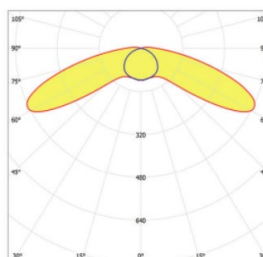

# 10228095 ALTUMA MXB 30-CCL ETDD 2x2CH TWW

GalliSpec LED luminaire for animal farming

made by...

<b>Dimension / Weight</b>	1.340 x 112 x 122 mm / 4.2 kg
<b>Luminous Flux / Light color / CRI</b>	5.000 lm / GalliSpec / 80
<b>Maximum electrical load / typical</b>	45 / < 45
<b>Rated voltage / frequency</b>	220-240 V / 0..50-60 Hz
<b>Protection class</b>	Class 1
<b>Protection rating / impact resistance</b>	IP69K / IK10
<b>Chemical resistance</b>	See appendix
<b>Life span / max ambient temperatures</b>	L80 (25°C) 100.000 h / -35..+35° C
<b>Fire protection</b>	GRP and PMMA: Flammability (UL94): HB, Glow wire test (EN 60695-2-11): 650°C
<b>Control gear</b>	Electronic transformer - 1 channel, digitally dimmable (DALI DT6)
<b>Connection method</b>	3m cable (NYY 1.5 mm <sup>2</sup> ) with Wieland connector (TWW)
<b>Color of housing / endcaps</b>	Light grey / red (other colors available upon request)
<b>Accessories</b>	Stainless steel fixing brackets included; pipe clamps optional

**Light distribution**

Maximum wide beam optic style. Uniform light up to 14 m wide at 3 m installation height.

**Approvals**