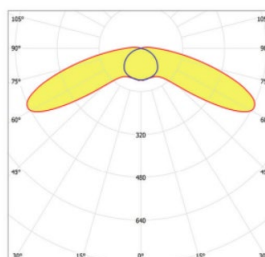

10228094 ALTUMA MXB 5000-CCL ETDD 1CH

GalliSpec LED luminaire for animal farming

made by...

Dimension / Weight	1.340 x 112 x 122 mm / 4.2 kg
Luminous Flux / Light color / CRI	5.000 lm / GalliSpec / 80
Maximum electrical load / typical	45 / < 45
Rated voltage / frequency	220-240 V / 0..50-60 Hz
Protection class	Class 1
Protection rating / impact resistance	IP69K / IK10
Chemical resistance	See appendix
Life span / max ambient temperatures	L80 (25°C) 100.000 h / -35..+35° C
Fire protection	GRP and PMMA: Flammability (UL94): HB, Glow wire test (EN 60695-2-11): 650°C
Control gear	Electronic transformer - 1 channel, digitally dimmable (DALI DT6)
Connection method	Open cable
Color of housing / endcaps	Light grey / red (other colors available upon request)
Accessories	Stainless steel fixing brackets included; pipe clamps optional

Light distribution

Maximum wide beam optic style. Uniform light up to 14 m wide at 3 m installation height.

Approvals