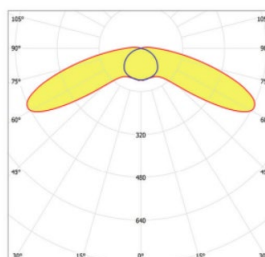

# 10228094 ALTUMA MXB 50-CCL ETDD 1CH

GalliSpec LED luminaire for animal farming

made by...

|  |  |
|--|--|
| <b>Dimension / Weight</b>                    | 1.340 x 112 x 122 mm / 4.2 kg  |
| <b>Luminous Flux / Light color / CRI</b>     | 5.000 lm / GalliSpec / 80  |
| <b>Maximum electrical load / typical</b>     | 45 / < 45  |
| <b>Rated voltage / frequency</b>             | 220-240 V / 0..50-60 Hz  |
| <b>Protection class</b>                      | Class 1  |
| <b>Protection rating / impact resistance</b> | IP69K / IK10   |
| <b>Chemical resistance</b>                   | See appendix   |
| <b>Life span / max ambient temperatures</b>  | L80 (25°C) 100.000 h / -35..+35° C   |
| <b>Fire protection</b>                       | GRP and PMMA: Flammability (UL94): HB, Glow wire test (EN 60695-2-11): 650°C |
| <b>Control gear</b>                          | Electronic transformer - 1 channel, digitally dimmable (DALI DT6)            |
| <b>Connection method</b>                     | Open cable   |
| <b>Color of housing / endcaps</b>            | Light grey / red (other colors available upon request)                       |
| <b>Accessories</b>                           | Stainless steel fixing brackets included; pipe clamps optional               |

### Light distribution

Maximum wide beam optic style. Uniform light up to 14 m wide at 3 m installation height.