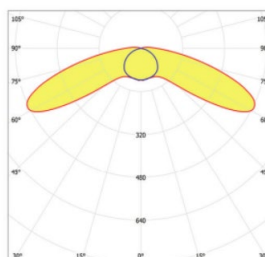

10227947 ALTUMA MXB 6000-840 ETDD 0.1%

Micro-dimming LED luminaire for animal farming

made by...

Dimension / Weight	1.340 x 112 x 122 mm / 4.2 kg
Luminous Flux / Light color / CRI	6.000 lm / 4.000 K / 80
Maximum electrical load / typical	44 / < 44
Rated voltage / frequency	220-240 V / 0..50-60 Hz
Protection class	Class 1
Protection rating / impact resistance	IP69K / IK10
Chemical resistance	See appendix
Life span / max ambient temperatures	L80 (25°C) 100.000 h / -35..+35° C
Fire protection	GRP and PMMA: Flammability (UL94): HB, Glow wire test (EN 60695-2-11): 650°C
Control gear	Electronic transformer - 1 channel, digitally dimmable (DALI DT6) down to 0,1 %
Connection method	Open cable
Color of housing / endcaps	Light grey / red (other colors available upon request)
Accessories	Stainless steel fixing brackets included; pipe clamps optional

Light distribution

Maximum wide beam optic style. Uniform light up to 14 m wide at 3 m installation height.

Approvals